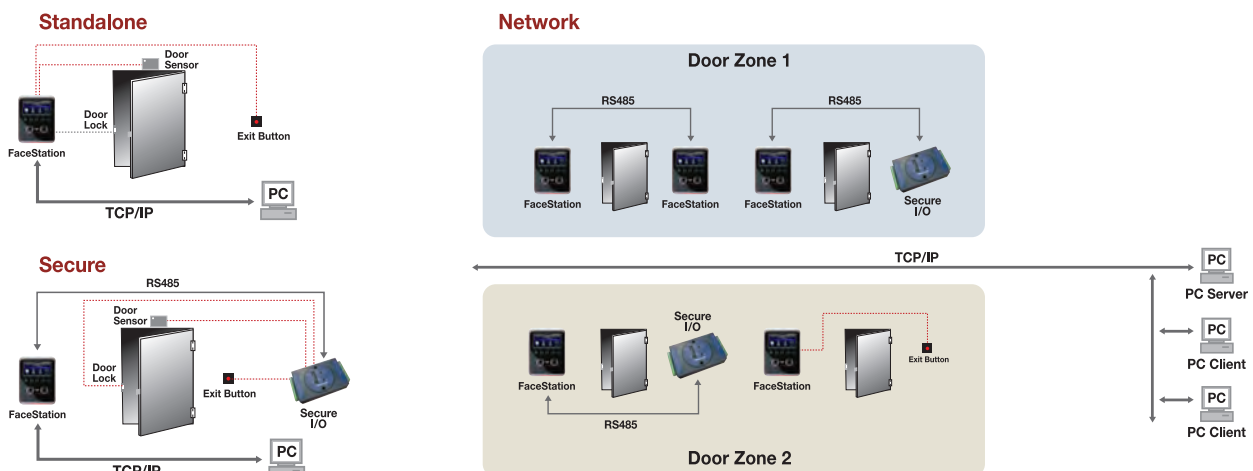

System Configuration

neaMetrics (Pty) Ltd

Block C, 1st floor, Hurlingham Office Park, Woodlands Avenue, Hurlingham Manor, 2196

Tel: 0860 Suprema (0860 787 7362) International Tel: +27 11 781 9964
enquiry@suprema.co.za | www.suprema.co.za

The Approved Suprema Distributor - Africa