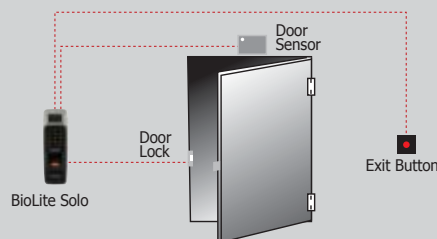

SUPREMA BioLite Solo

Standalone Outdoor Fingerprint Lock

Features

- Complete standalone operation without PC connection
- Outdoor spec with waterproof and weatherproof (IP65)
- Graphic LCD and keypad for easy user interface
- Built-in relay and switch input for direct lock interface
- Optional external relay unit for secure door control
- Compact, slim and elegant design
- Log storage for audit trail

Secure I/O

- Accessory unit for secure door control and I/O expansion
- Encrypted communication with BioEntry Plus for enhanced security
- 16MHz 8bit microprocessor
- 4 digital inputs and 2 relay outputs
- Size : 143 x 82 x 35 mm (W x H x D)

Specifications

Fingerprint sensor	500dpi optical sensor
User capacity	200 users (400 fingerprint templates)
Fingerprint identification speed	less than 1 second
Operation modes	Fingerprint, PIN, Fingerprint + PIN
TTL I/O	2 inputs for exit switch and door sensor
Internal relay	deadbolt, EM lock, door strike, automatic door
Ingress protection rate	IP65 class
LCD	128 X 64 pixel black & white
Keypad	3x4 keypad, 3 navigation key
User interface	multi-color LED and multi-tone buzzer
Log capacity	5,000 events
Operating voltage	12VDC
Size	60 x 185 x 40mm (W x H x D)

System Configuration

1) Standalone