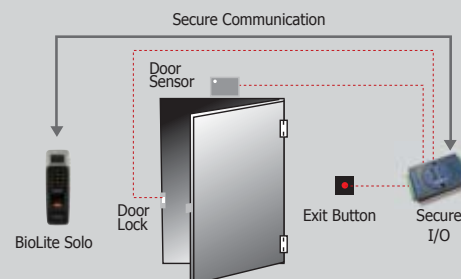

2) Standalone(Secure)

neaMetrics (Pty) Ltd

Block C, 1st floor, Hurlingham Office Park, Woodlands drive, Hurlingham Manor, 2196

Tel : 0860 Suprema (0860 787 7362) Fax : 088 011 787 8058

E-mail : sales@suprema.co.za Homepage : www.suprema.co.za

Approved Suprema Distributor - Africa