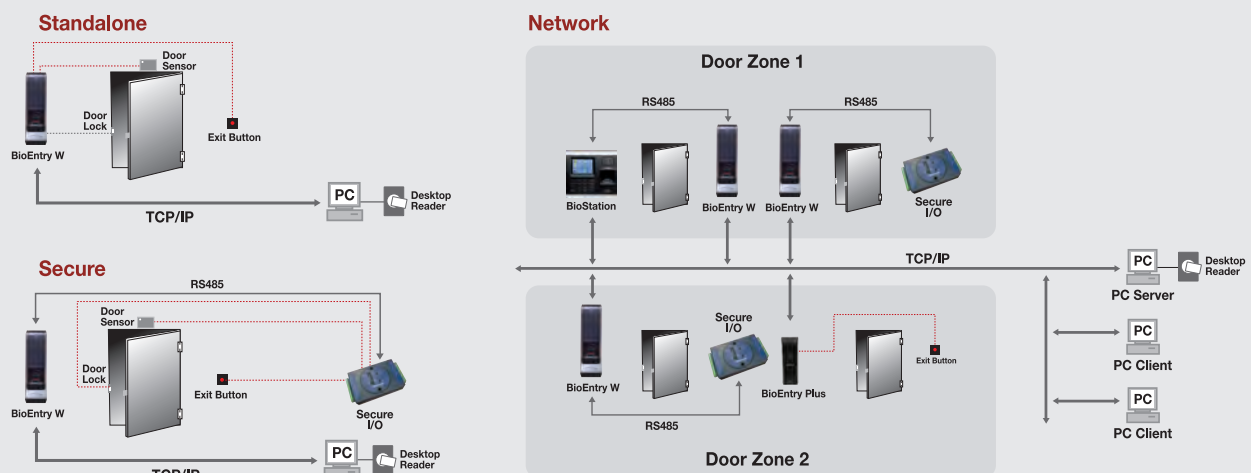

System Configurations

neaMetrics (Pty) Ltd

Block C, 1st floor, Hurlingham Office Park, Woodlands Avenue, Hurlingham Manor, 2196

Tel: 0860 Suprema (0860 787 7362) International Tel: +27 11 781 9964

enquiry@suprema.co.za | www.suprema.co.za

The Approved Suprema Distributor - Africa